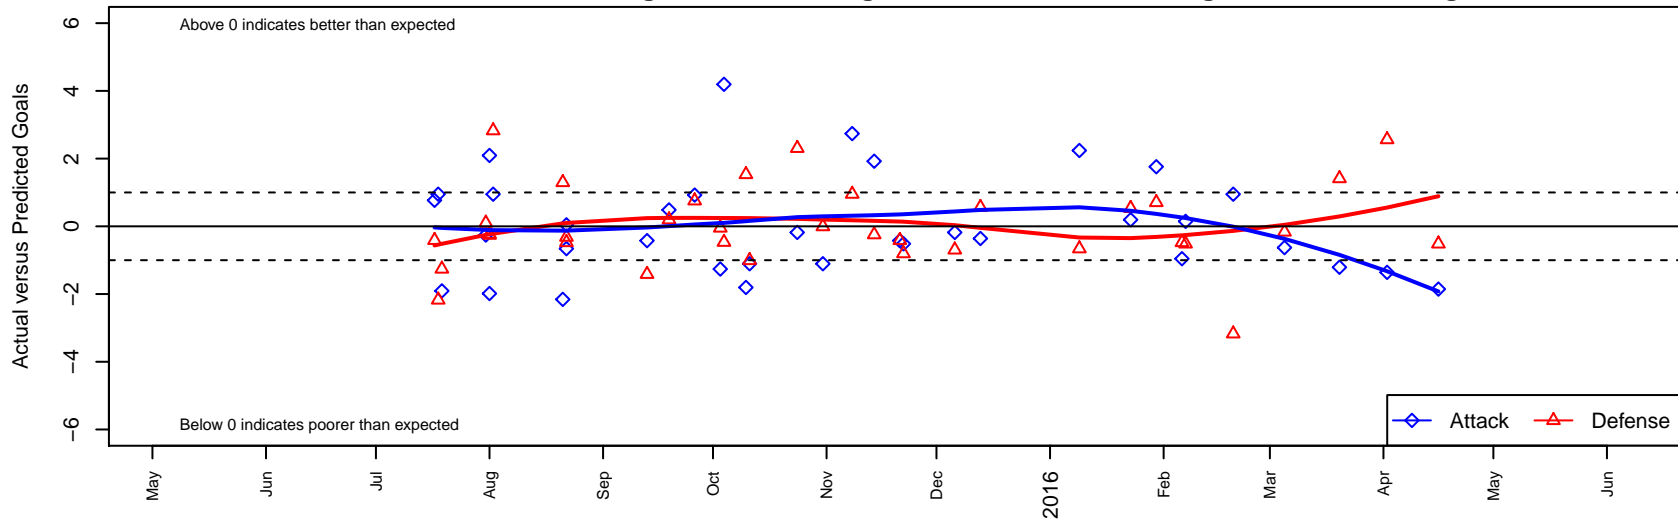

FC Alliance B B03

FC Alliance
 Woodinville, WA
 B03 total strength=668
 attack=0.97 defense=0.41
 fall league = RCL B03 Div 2, RCL B03 7V2
 spr league = Win RCL B03 Div 3
 notes= White

alt names used:
 FC ALLIANCE B03 B (WA)
 NYSA FC ALLIANCE B03 B (WA)
 NYSA FC ALLIANCE B03 B (WA)
 FC Alliance B03 B
 FC Alliance B03 B
 FC Alliance B03 B
 FC Alliance B03 B

FC Alliance B B03
 Dots are actual minus expected GF (blue circles) and GA (red triangles).
 Blue line is smoothed change in attack strength. Red is smoothed change in defense strength.

**attack and defense variance (black dot)
relative to other teams
and top 10 in region**