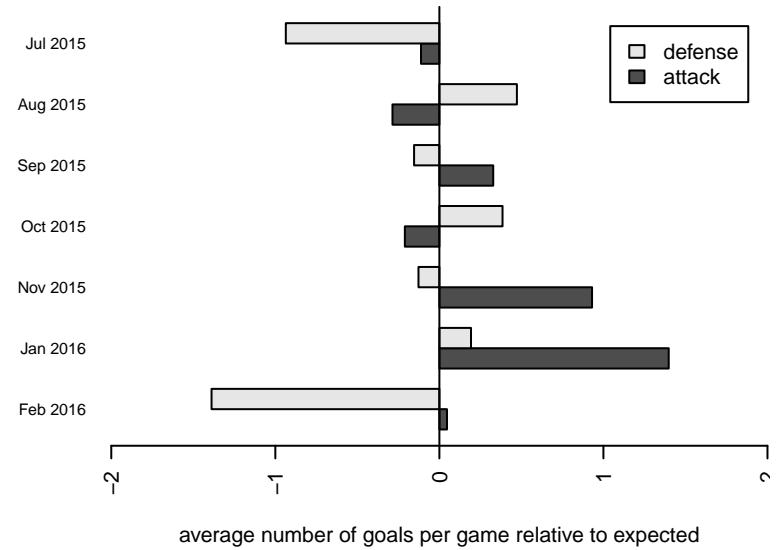

Performance relative to 13 month average