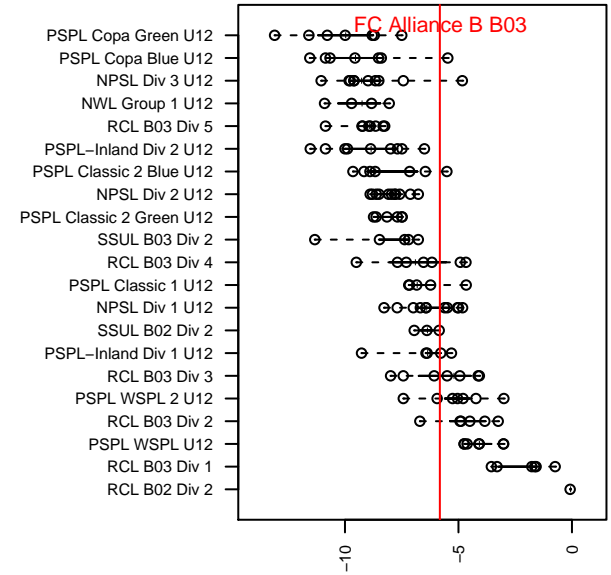

**attack and defense rating
relative to others at age
and all opponents in last 13 months**