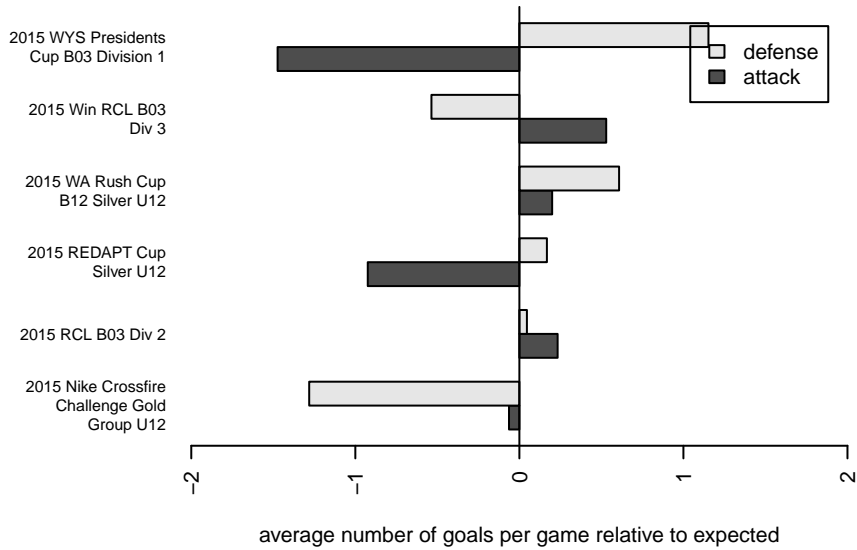

Performance relative to 13 month average