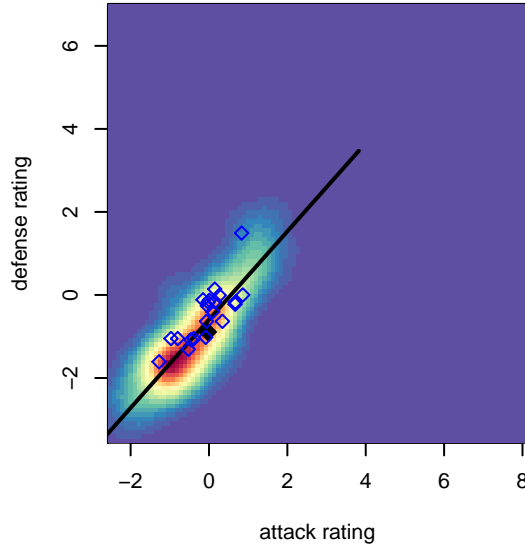

**attack and defense rating
relative to others at age
and all opponents in last 13 months**